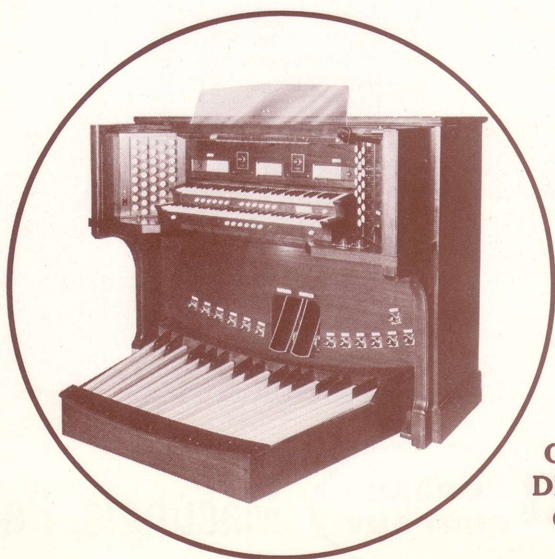

# ALLEN DIGITAL COMPUTER ORGAN SYSTEM 600

A balanced specification with truly majestic tonal results. Because all tone generation is contained within the console, installation is simplified.

**OPTIONAL  
DRAWKNOB  
CONSOLE**